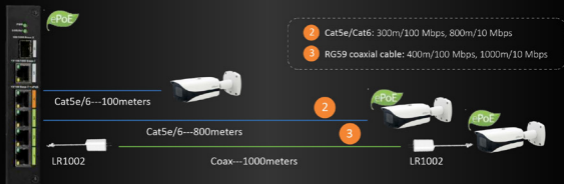

• ePoE :

Dahua ePoE technology provides a new way to accomplish long distance transmission between IP cameras and network switches. It allows a more flexible surveillance system design, improves reliability and saves on installation and wiring costs.

Fewer switches or PoE extender, saves money and makes it easy to deploy and maintain.